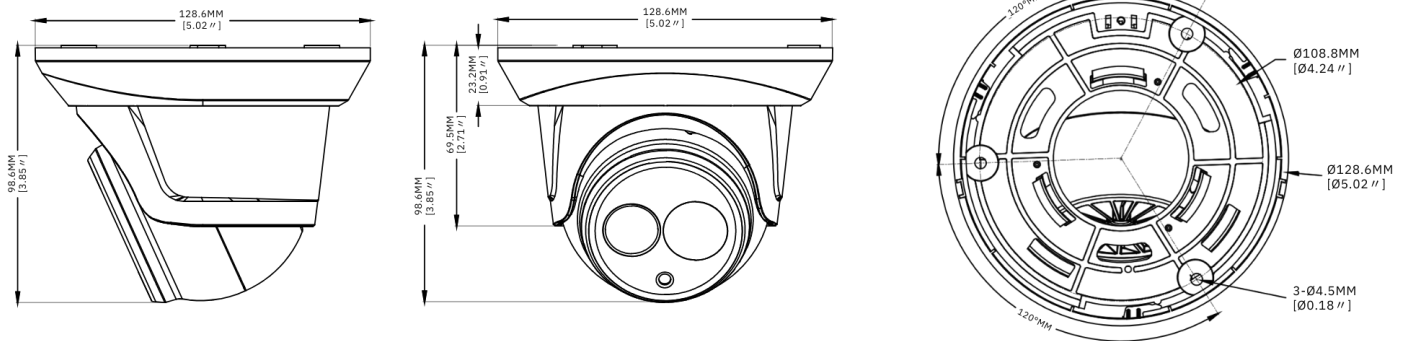

DIMENSIONS

ACCESSORIES

OR

+

OR