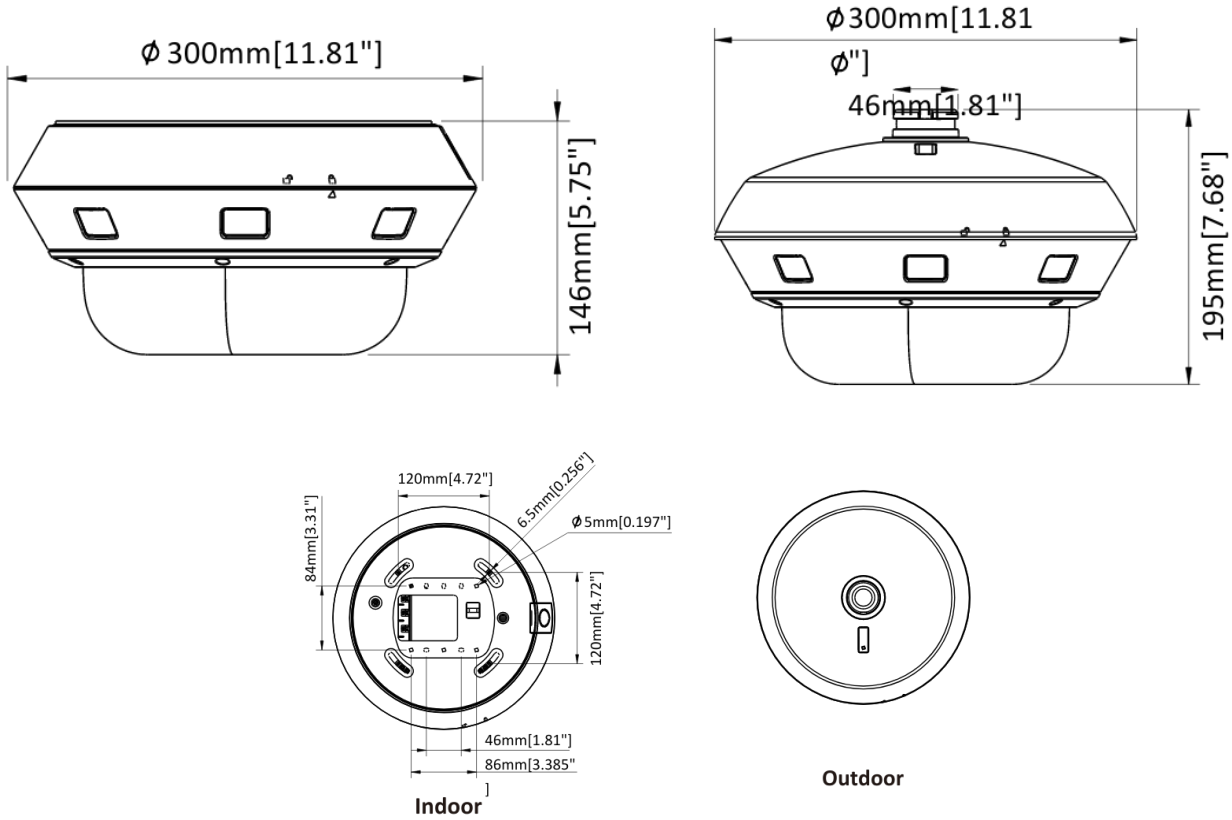

## GENERAL

OPERATING CONDITION	-30~+55°C/less than ≤ 95% HR
INGRESS PROTECTION	IP67
PROTECTION RATING	IK10
INPUT VOLTAGE / CURRENT	ACV24/DCV12/Hi-PoE
POWER CONSUMPTION	Max. 43W
COLOR/MATERIAL	White/Alloy
DIMENSIONS	Ø300 mm × 195 mm
WEIGHT	Approx. 4.6kg
PACKAGE DIMENSION	500 mm × 395 mm × 385 mm

# DIMENSIONS