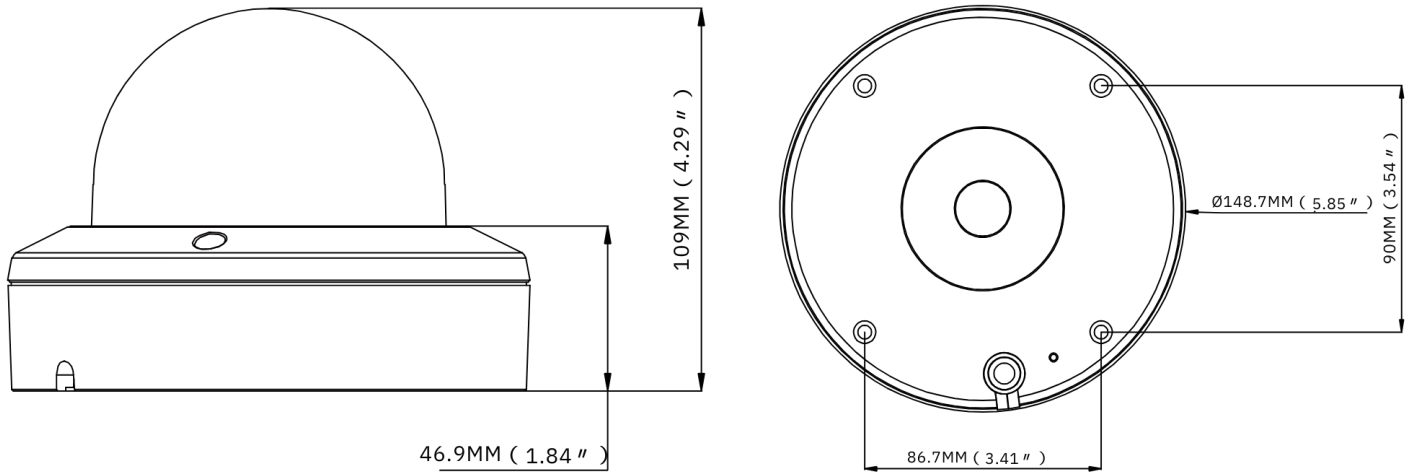

DIMENSIONS

ACCESSORIES

OR