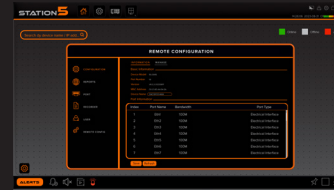

REMOTE CONFIGURATION

- Access each device setup remotely with full access
- Enable quick and easy updates to devices or software
- Manage a large number of devices or software instances