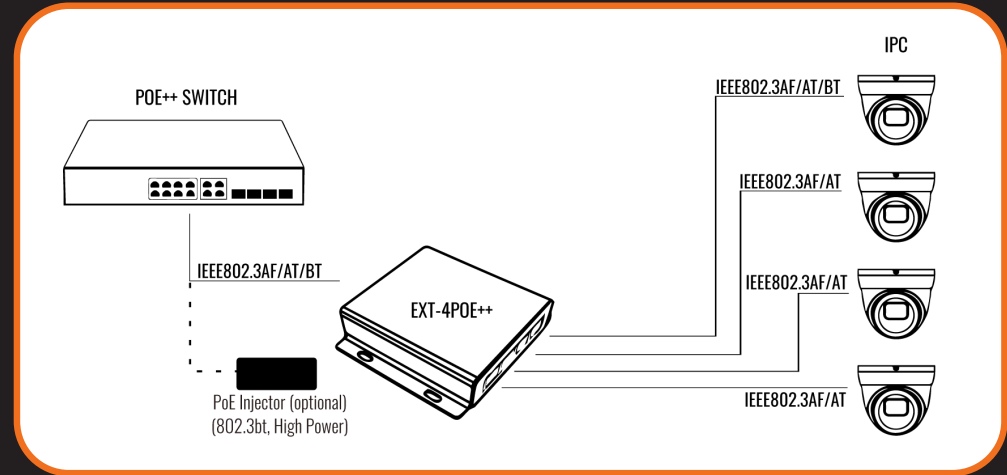

#EXT-4POE++

4 PORT POE++ EXTENDER AND SPLITTER - NO EXTERNAL POWER NEEDED!