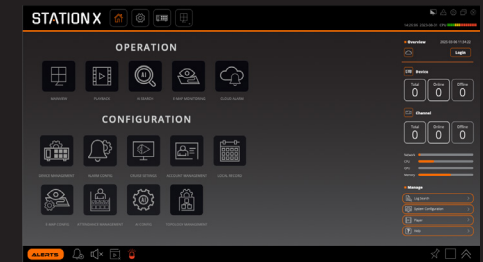

DEVICE HEALTH STATUS

Stay ahead of any potential issues with instant device health monitoring. Get notified in real time if a recorder or camera goes offline, ensuring you can take immediate action and reduce downtime to maximize service time for your customers.

COMING SOON

WEB-BASED CLOUD VMS

OCTAVUE.COM

NEW WINDOWS & MAC PLATFORM

NEW APP ON IOS AND GOOGLE PLAY