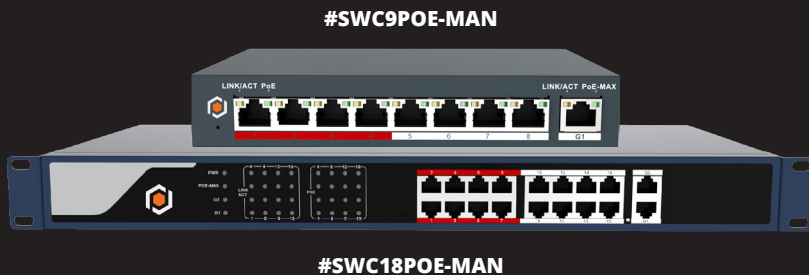

LAYER 2 AND LAYER 3 MANAGEMENT

Supports both Layer 2 (Data Link) and Layer 3 (Network) management, allowing advanced network configuration, routing, and traffic management for improved network efficiency and performance.

AUTO-SENSING ALGORITHM

Automatically detects and adjusts port settings for optimal device compatibility, streamlining network setup and reducing manual configuration.

DEVICE MONITORING

Live monitoring on the status of your devices, local and global power usage per port, instant & alarm notifications when a camera is down.

WEB SMART MANAGEMENT

Provides a user-friendly web-based interface for configuring, managing, and monitoring the switch, simplifying network management without the need for specialized software.

GIGABIT UPLINK & SFP SUPPORT

Offers high-speed Gigabit Ethernet uplinks and Small Form-Factor Pluggable (SFP) support for flexible, high-bandwidth connections, ensuring seamless network expansion and faster data transmission.

SUPPORTS IEEE 802.3AF/AT STANDARDS

Complies with industry-standard IEEE 802.3af and 802.3at protocols for PoE, ensuring compatibility with a wide range of PoE-enabled devices for reliable power delivery.

MANAGE YOUR DEVICES DIRECTLY FROM YOUR POE SWITCH