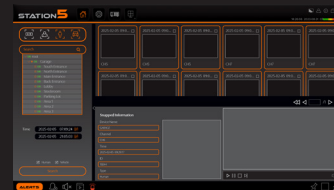

RECURRING VISITOR TRACKER*

- Search by facial recognition
- AI search across all channels simultaneously
- Set a specific time frame for searches
- Backup images in AVI, RF, or MPEG4 format

*It is the responsibility of the end user to comply with local regulations regarding personal privacy when using facial recognition technology.