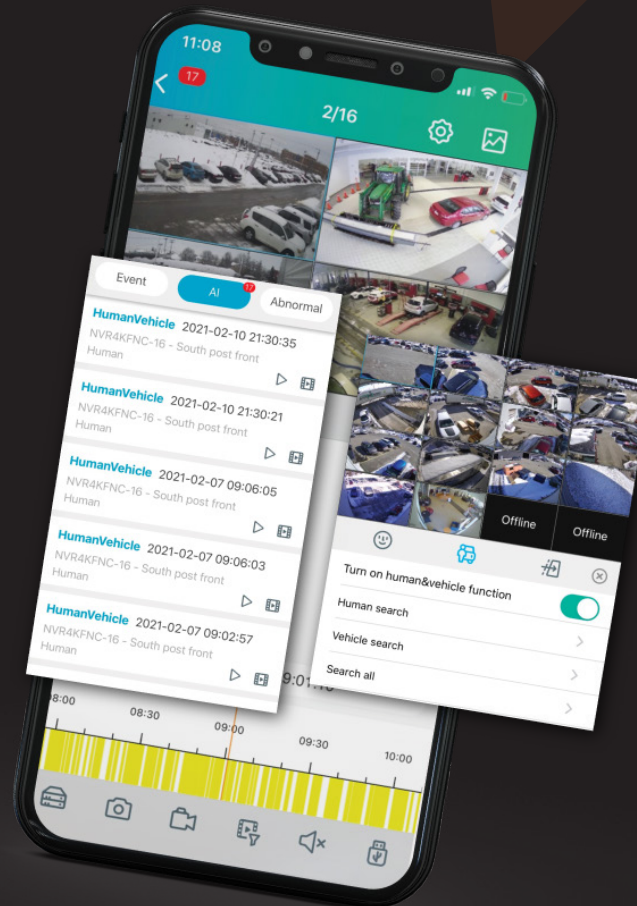

PUSH NOTIFICATIONS

RECEIVE CUSTOMIZABLE ALERTS

ALARM/HUMAN & VEHICLE DETECTION /MOVEMENT/FACE RECOGNITION/HARD DISK ERROR/VIDEO LOSS