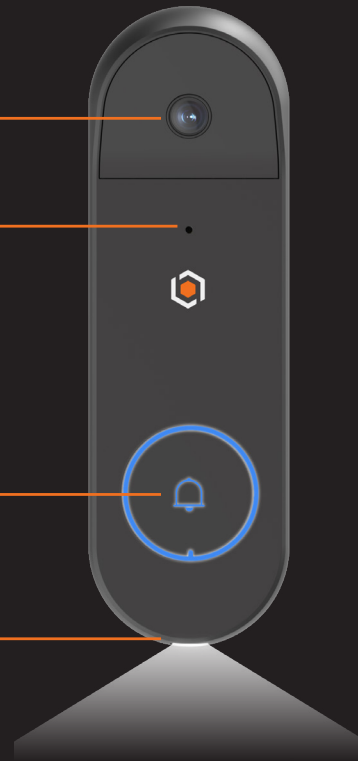

# PRO WiFi DOORBELL CAMERA

Manage your doorbell directly from our app: O.V. Connect

CAMERA  
MIC & SIREN  
**#DBWL5MP-POE**

STATUS LIGHT  
(RED, GREEN, BLUE)

WHITE LIGHT  
WARNING LED

**PoE POWERED**

**#DBW-CHIME**  
WIRELESS CHIME  
**COMES WITH A SET OF PRE-REGISTERED BELL SOUNDS**