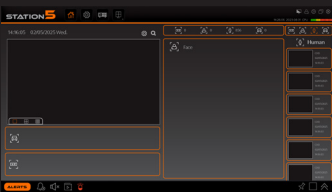

SCENE REPORTS

- Use advanced AI to track and control the number of customers, visitors, and vehicles in public spaces in real time
- Monitor attendance for faces, humans, motor vehicles, and non-motorized vehicles in real time
- Configure your settings to receive daily, weekly, monthly, or yearly attendance reports via email
- View real-time attendance data by group