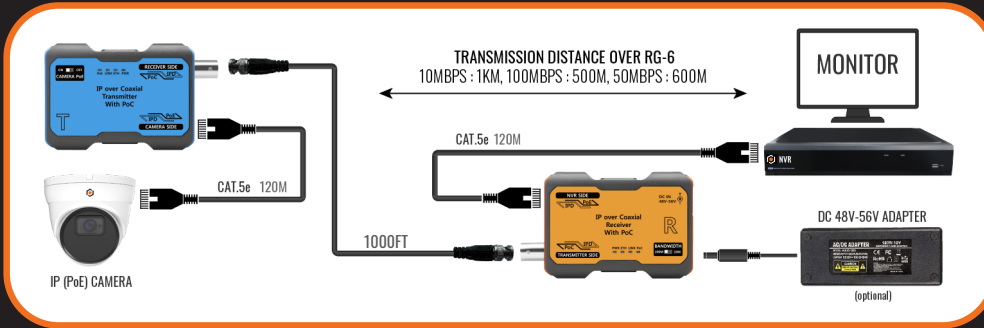

PoE ACCESSORIES SIMPLIFY YOUR INSTALLATIONS

Extend your network reach without the need for additional power sources. Our PoE extenders provide a seamless solution for expanding your Ethernet network over long distances while simultaneously delivering both data and power to your devices.

COAX ACCESSORIES

#IP-COAX-300M

IP OVER COAX CONVERTER - CONVERTS SIGNAL FROM ANALOG TO IP WITH POE