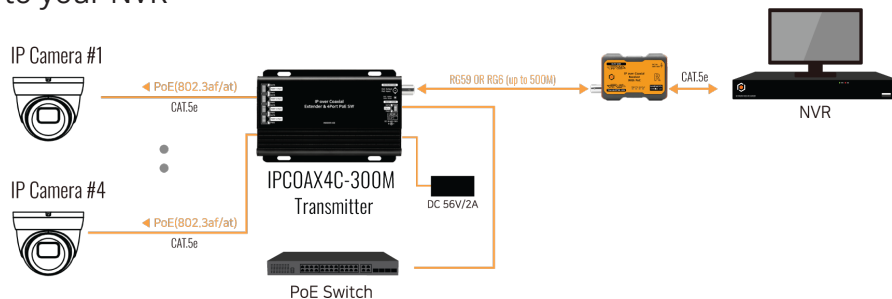

### #IP-COAX-300M

IP OVER COAX CONVERTER - CONVERTS SIGNAL FROM ANALOG TO IP WITH POE

### #EXTPOE-GB-1K

NETWORK DATA TRANSMITTER - TRANSMISSION SOLUTION VIA UTP CABLE

### #IPCOAX4C-300M

Use the COAX Cabling as a 4-Port Poe Switch and connect it to your NVR

IP OVER COAX HYBRID DATA TRANSMITTER - CONNECT UP TO 4 CAMERAS AT 500M