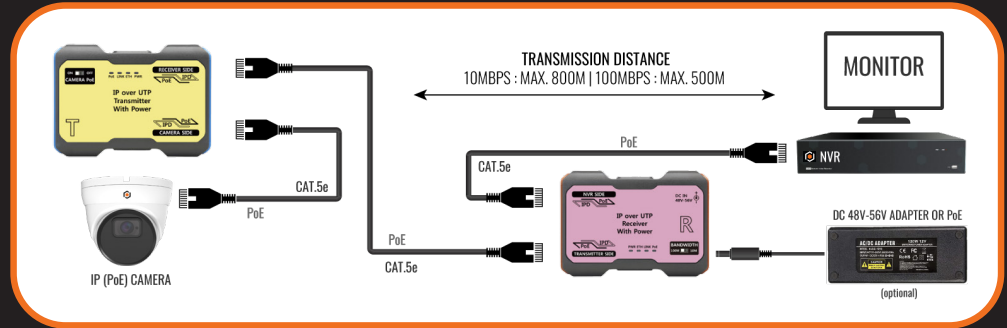

NETWORK ACCESSORIES

#EXTPOE-GB-1K

NETWORK DATA TRANSMITTER - TRANSMISSION SOLUTION VIA UTP CABLE