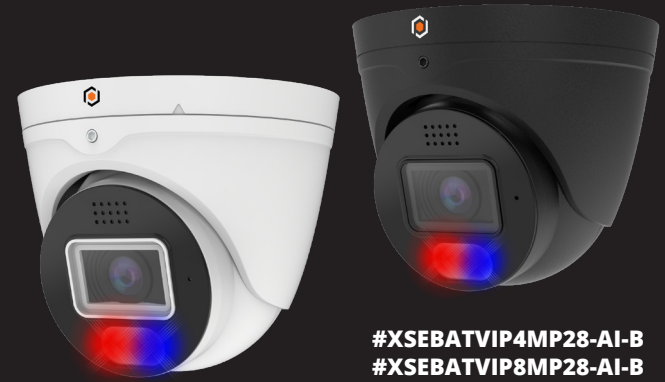

SPECTRAL SERIES CAMERAS

SEE FULL COLOR IN COMPLETE DARKNESS

Unlike typical night vision cameras that use infrared LEDs to illuminate the scene (which often results in grainy or monochromatic images), our spectral cameras use advanced 5th-generation starlight technology. This provides a warm light that enhances natural color details without the harsh, bright light seen in our Total View cameras. This allows for clear, high-quality images without the ghosting effect often found in lower-quality models.

SPECTRAL LIGHT

NO GHOSTING

DETERRENCE LIGHTS

AI DETECTION

TWO-WAY COMMUNICATION

REAL TIME NOTIFICATIONS

Full color in complete darkness and no ghosting effects.

Ability to maintain high contrast and sharpness in both light and dark areas of the image.

#XSEBATVIP4MP28-AI-B
#XSEBATVIP8MP28-AI-B

#XSEBATVIP4MP28-AI
#XSEBATVIP8MP28-AI