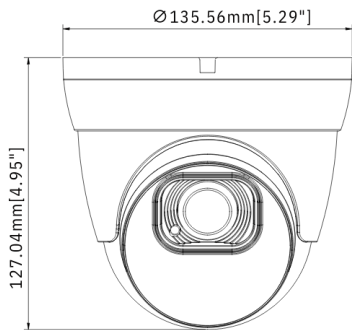

DIMENSIONS