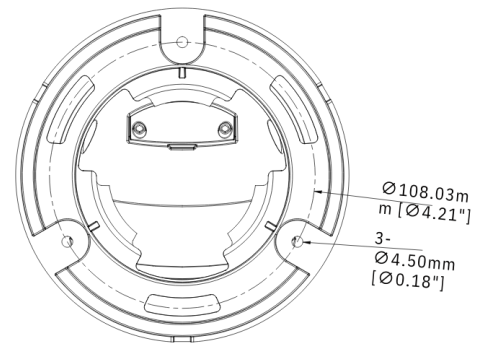

DIMENSIONS

ACCESSORIES

OR

+

OR