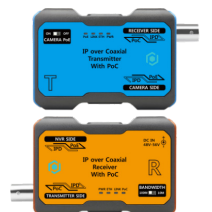

WMB6
WALLMOUNT BRACKET

CMB6-G
CEILING MOUNT BRACKET

PMB6
POLE MOUNT BRACKET

COMB6
CORNER MOUNT BRACKET

CMB6-EXT-150
EXTENDABLE CEILING MOUNT BRACKET

DBASEX
DOUBLE JUNCTION BOX

IPCOAX-300M
IP OVER COAX EXTENDER