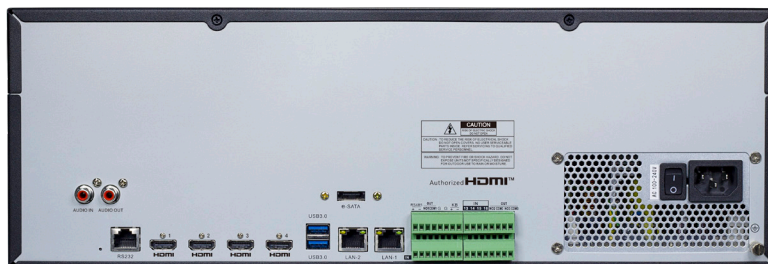

COMPATIBLE ACCESSORIES

DIMENSIONS

2024 Global Surveillance Distribution, G.S.D Group and G.S.D are registered trademarks of Global Surveillance Distribution Group, Inc. in Canada and / or other countries. We reserve the right to change the design and specifications of the product Without notice and without incurring any obligation.