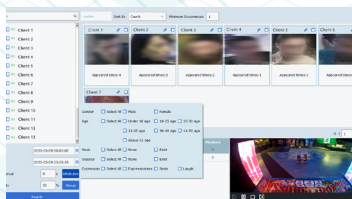

## OUR VIDEO MANAGEMENT SOFTWARE

**REMOTE CONFIGURATION**

**LIVE VIEW**

**EASY REMOTE PLAYBACK**

**STATISTICS VIEWER**

**RECURRING VISITOR TRACKER**

**AI ATTENDANCE REPORTS**

**SAVE TIME SEARCH WITH A.I.**