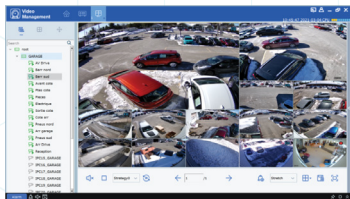

## OUR VIDEO MANAGEMENT SOFTWARE

**REMOTE CONFIGURATION**

**LIVE VIEW**

**EASY REMOTE PLAYBACK**

**STATISTICS VIEWER**

**RECURRING VISITOR TRACKER**

**AI ATTENDANCE REPORTS**

**SAVE TIME SEARCH WITH A.I.**