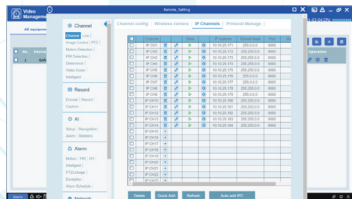

OUR VIDEO MANAGEMENT SOFTWARE

REMOTE CONFIGURATION