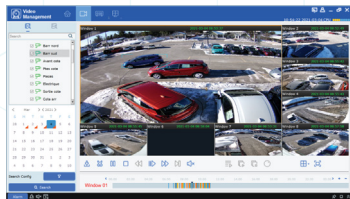

## OUR VIDEO MANAGEMENT SOFTWARE

**REMOTE CONFIGURATION**

**LIVE VIEW**

**EASY REMOTE PLAYBACK**

**STATISTICS VIEWER**

**RECURRING VISITOR TRACKER**

**AI ATTENDANCE REPORTS**

**SAVE TIME SEARCH WITH A.I.**