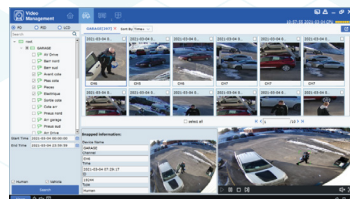

## OUR VIDEO MANAGEMENT SOFTWARE

**REMOTE CONFIGURATION**

**LIVE VIEW**

**EASY REMOTE PLAYBACK**

**STATISTICS VIEWER**

**RECURRING VISITOR TRACKER**

**AI ATTENDANCE REPORTS**

**SAVE TIME SEARCH WITH A.I.**