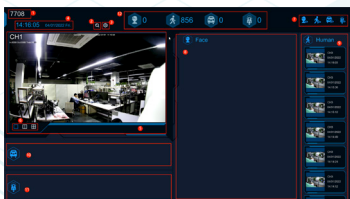

## OUR VIDEO MANAGEMENT SOFTWARE

**REMOTE CONFIGURATION**

**LIVE VIEW**

**EASY REMOTE PLAYBACK**

**STATISTICS VIEWER**

**RECURRING VISITOR TRACKER**

**AI ATTENDANCE REPORTS**

**SAVE TIME SEARCH WITH A.I.**