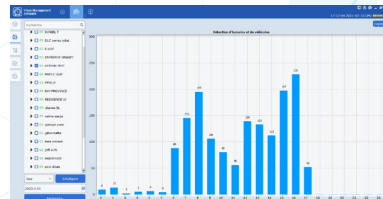

## OUR VIDEO MANAGEMENT SOFTWARE

**REMOTE CONFIGURATION**

**LIVE VIEW**

**EASY REMOTE PLAYBACK**

**STATISTICS VIEWER**

**RECURRING VISITOR TRACKER**

**AI ATTENDANCE REPORTS**

**SAVE TIME SEARCH WITH A.I.**