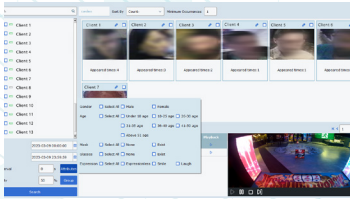

OUR VIDEO MANAGEMENT SOFTWARE

REMOTE CONFIGURATION

LIVE VIEW

EASY REMOTE PLAYBACK

STATISTICS VIEWER

RECURRING VISITOR TRACKER

AI ATTENDANCE REPORTS

SAVE TIME SEARCH WITH A.I.

E-MAPPING

SMART GUARDIAN APP

SCAN AND CONNECT!

EACH OF OUR DEVICES INCLUDES A QR CODE THAT YOU CAN SCAN AND INSTANTLY ACCESS YOUR DEVICES

- LIVE VIEW**
- FAVOURITES**
- SEARCH UP TO 16 CAMS**
- AI SEARCH**
- PUSH NOTIFICATIONS**