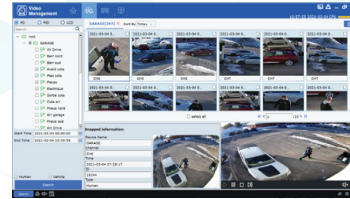

OUR VIDEO MANAGEMENT SOFTWARE

REMOTE CONFIGURATION

LIVE VIEW

EASY REMOTE PLAYBACK

STATISTICS VIEWER

RECURRING VISITOR TRACKER

AI ATTENDANCE REPORTS

SAVE TIME SEARCH WITH A.I.

E-MAPPING

SMART GUARDIAN APP

SCAN AND CONNECT!

EACH OF OUR DEVICES INCLUDES A QR CODE THAT YOU CAN SCAN AND INSTANTLY ACCESS YOUR DEVICES

- LIVE VIEW**
- FAVOURITES**
- SEARCH UP TO 16 CAMS**
- AI SEARCH**
- PUSH NOTIFICATIONS**