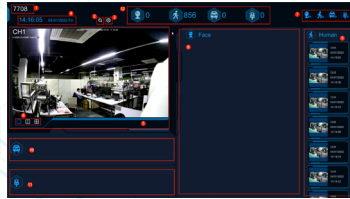

OUR VIDEO MANAGEMENT SOFTWARE

REMOTE CONFIGURATION

LIVE VIEW

EASY REMOTE PLAYBACK

STATISTICS VIEWER

RECURRING VISITOR TRACKER

AI ATTENDANCE REPORTS

SAVE TIME SEARCH WITH A.I.

E-MAPPING

SMART GUARDIAN APP

SCAN AND CONNECT!

EACH OF OUR DEVICES INCLUDES A QR CODE THAT YOU CAN SCAN AND INSTANTLY ACCESS YOUR DEVICES

- LIVE VIEW**
- FAVOURITES**
- SEARCH UP TO 16 CAMS**
- AI SEARCH**
- PUSH NOTIFICATIONS**