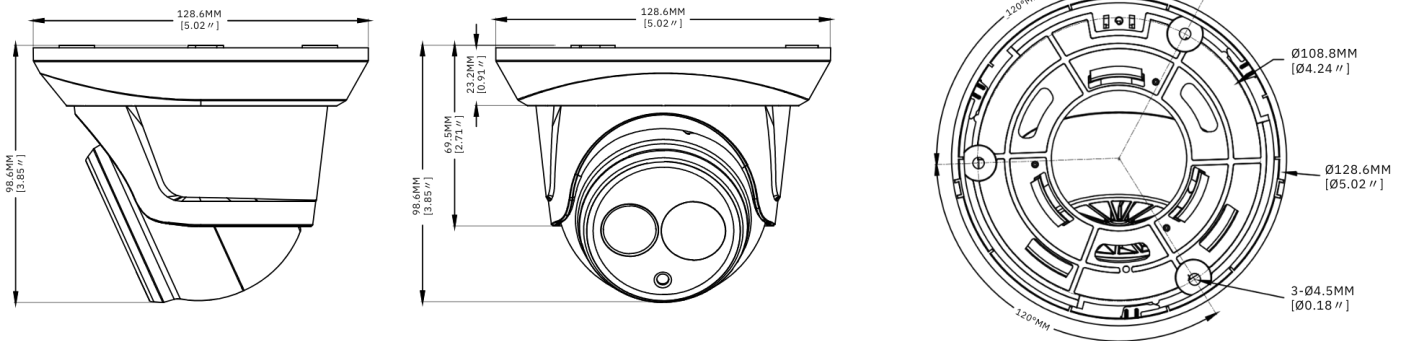

## T2IP8MP28-L-N

-  8MP RESOLUTION
-  IR UP TO 20M
-  WATERPROOF AND DUST-TIGHT
-  2.8MM LENS
-  AUDIO IN/OUT
-  MICRO SD CARD SLOT UP TO 256GB

VIDEO	
IMAGING DEVICE	1/2.7"
EFFECTIVE PIXELS	5MP 2880(H) x1620(V)
SCANNING SYSTEM	Progressive CMOS
MIN. ILLUMINATION	Color 0.01 lux @ F1.2 (AGC ON) ; B/W 0 lux @ IR ON

LENS TYPE	
FOCAL LENGTH (ZOOM RATIO)	2.8 mm
MAX. APERTURE RATIO	F No. 1.6
ANGULAR FIELD OF VIEW	Horizontal: 110°, Vertical: 58°, Diagonal: 132°
MIN. OBJECT DISTANCE	1.8m
LENS TYPE	Fixed(M12)

OPERATIONAL	
IR VIEWABLE LENGTH	Up to 20m
CAMERA TITLE	Show/Hide
DAY & NIGHT	IR cut filter with auto switch (Day/Night/Auto/Image/Schedule)
BACKLIGHT COMPENSATION	Off/On (5 Zones)
WIDE DYNAMIC RANGE	DWDR
DIGITAL NOISE REDUCTION	3D DNR
MOTION DETECTION	Off/On (8 Levels)
PRIVACY MASKING	Off/On (4 Zones, Rectangle)
GAIN CONTROL	Auto
WHITE BALANCE	Auto/Manual
ELECTRONIC SHUTTER SPEED	1/5 ~ 1/20000s
IMAGE SETTING	Mirror/Rotation
ON-BOARD STORAGE	Micro SD slot, up to 256GB
ALARM	N/A
AUDIO	1 input (RCA), 1 output (RCA)
HARDWARE RESET	Yes
SMART FEATURES	Perimeter Intrusion Detection (PID), Face Detection (FD), Stationary Object Detection (SOD), Crowd Density Detection (CD), Human&Vehicle Detection (PD&VD), Line Crossing Detection (LCD), Queue Length Detection (QD), Heat Map (HM), Cross Counting (CC)

GENERAL	
OPERATING CONDITIONS	-30°+55°C/less than ≤ 95% RH
STORAGE CONDITIONS	-30°+60°C/less than ≤ 95% RH
INGRESS PROTECTION	IP66
INPUT VOLTAGE / CURRENT	D12V/POE(IEEE802.3af)
POWER CONSUMPTION	5W
COLOR / MATERIAL	White/Metal
DIMENSION (WXHXD)	Ø128.6 X98.6mm
WEIGHT	appr. 474g

# DIMENSIONS