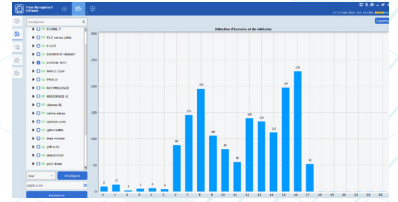

OUR VIDEO MANAGEMENT SOFTWARE

REMOTE CONFIGURATION

LIVE VIEW

EASY REMOTE PLAYBACK

STATISTICS VIEWER

RECURRING VISITOR TRACKER

AI ATTENDANCE REPORTS

SAVE TIME SEARCH WITH A.I.