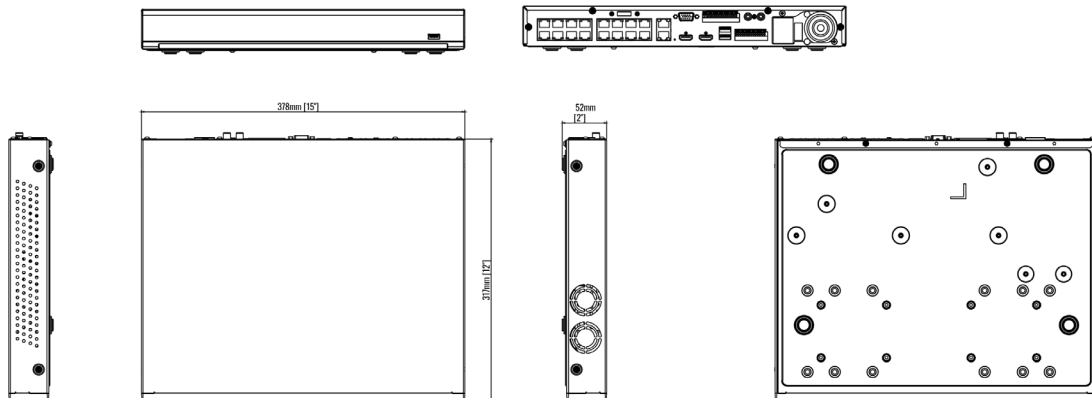

DIMENSIONS

2024 Global Surveillance Distribution, G.S.D Group and G.S.D are registered trademarks of Global Surveillance Distribution Group, Inc. in Canada and / or other countries. We reserve the right to change the design and specifications of the product Without notice and without incurring any obligation.