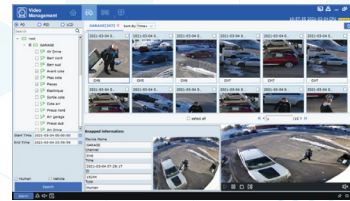

OUR VIDEO MANAGEMENT SOFTWARE

REMOTE CONFIGURATION

LIVE VIEW

EASY REMOTE PLAYBACK

STATISTICS VIEWER

RECURRING VISITOR TRACKER

AI ATTENDANCE REPORTS

SAVE TIME SEARCH WITH A.I.

E-MAPPING

SMART GUARDIAN APP

SCAN AND CONNECT!

EACH OF OUR DEVICES INCLUDES A QR CODE THAT YOU CAN SCAN AND INSTANTLY ACCESS YOUR DEVICES

LIVE VIEW
FAVOURITES
SEARCH UP TO 16 CAMS
AI SEARCH
PUSH NOTIFICATIONS