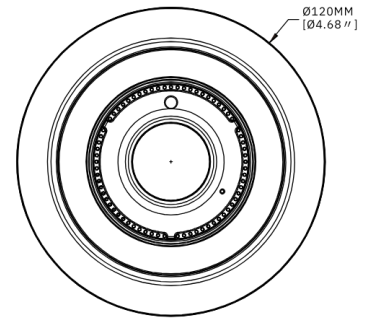

| GENERAL              |                               |
|----------------------|-------------------------------|
| OPERATING CONDITIONS | -35~ +60°C/less than ≤ 95% RH |
| INGRESS PROTECTION   | IP66                          |
| POWER SUPPLY         | D12V/POE                      |
| POWER CONSUMPTION    | 3.8-9.6W                      |
| DIMENSIONS           | Ø120*55mm                     |
| WEIGHT               | appr 400g                     |

## DIMENSIONS