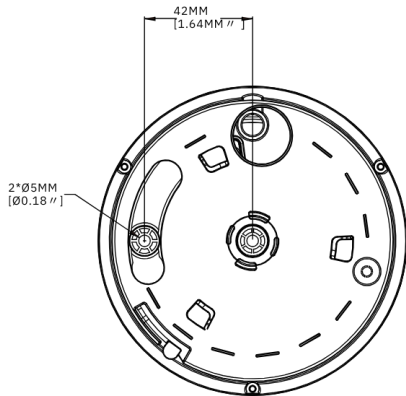

## FE360IP12MP

12MP RESOLUTION

2.0MM LENS

IR UP TO 10M

WALL MOUNT 180°  
CEILING MOUNT 360°

TWO-WAY  
COMMUNICATION

DEWARPING UP TO  
NINE DIVISIONS

MICRO SD CARD SLOT UP TO 256 GB

| GENERAL              |                               |
|----------------------|-------------------------------|
| OPERATING CONDITIONS | -35~ +60°C/less than ≤ 95% RH |
| INGRESS PROTECTION   | IP66                          |
| POWER SUPPLY         | D12V/POE                      |
| POWER CONSUMPTION    | 3.8-9.6W                      |
| DIMENSIONS           | Ø120*55mm                     |
| WEIGHT               | appr 400g                     |

## DIMENSIONS