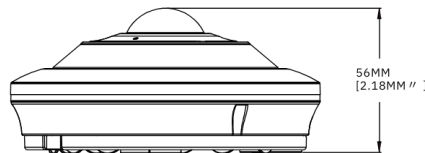

DIMENSIONS